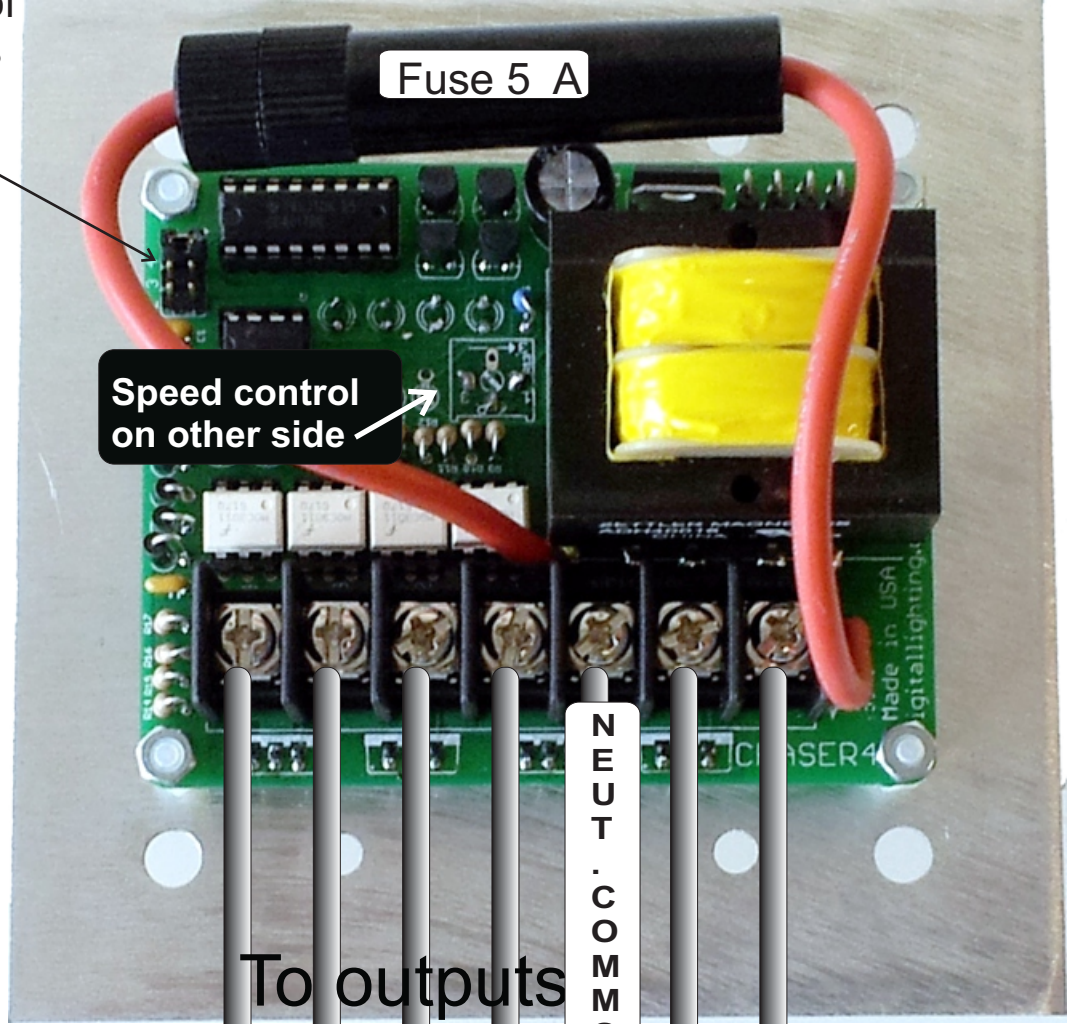

CHASER4

4 x 5A Lighting Chaser

4 channel chaser 1 pattern light chase (1 Channel ON)
 Selectable number of channels : 2 Ch., 3 ch. & 4 ch.
 For resistive and transformer loads, NEON & LED

CHASER4-120 Light Chaser 4 x 5 Amps 120 VAC
CHASER4-220 Light Chaser 4 x 5 Amps 220 VAC

Mounts on a 2 Gang deep electric box
 Overall Dimensions:
 4.80" x 4.80" x 1.80"

MADE IN USA

Number of channels selector Jumper

Speed control on other side